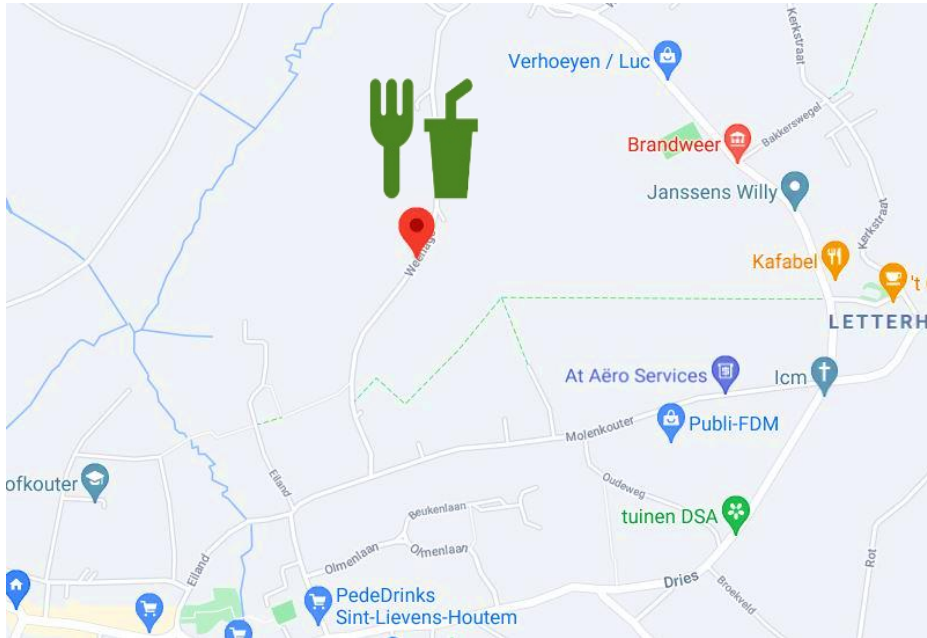

# Bevoorrading 6 LivinusRun 3/4 Marathon

<https://www.google.be/maps/@50.9314561,3.8429007,17.37z>

Kortseveld na 36 km

# Bevoorrading 7 LivinusRun Marathon

<https://www.google.be/maps/place/Weehage,+Sint-Lievens-Houtem/@50.9279257,3.8580294,15z/data=!4m5!3m4!1s0x47c3a035f9403541:0x3790ad9af5092206!8m2!3d50.9275335!4d3.8664837>