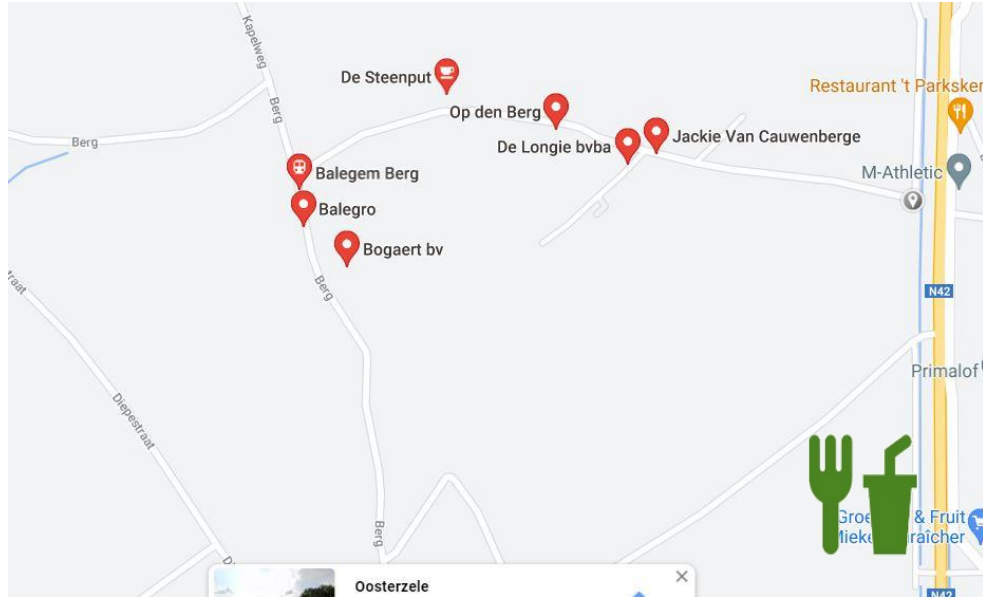

# Bevoorrading 2 LivinusRun Marathon

<https://www.google.be/maps/place/ILVO+-+Plant+109/@50.9856025,3.7681577,15z/data=!4m5!3m4!1s0x47c374e3bc5cd5c1:0xf620b3662ed9ee7f!8m2!3d50.9808568!4d3.7768775>

Ilvo Plant 109  
Lemberge na **11** km

# Bevoorrading 3 LivinusRun Marathon

Boonakker-Linde  
Oosterzele na **17** km

<https://www.google.be/maps/place/Boonakker,+9860+Oosterzele/@50.9615448,3.7939438,16z/data=!4m5!3m4!1s0x47c375386d9869a7:0x70c1c58391ab9445!8m2!3d50.9615448!4d3.7983212>

# Bevoorrading 4 LivinusRun Marathon

<https://www.google.be/maps/place/Boonakker,+9860+Oosterzele/@50.9615448,3.7939438,16z/data=!4m5!3m4!1s0x47c375386d9869a7:0x70c1c58391ab9445!8m2!3d50.9615448!4d3.7983212>

# Bevoorrading 7 LivinusRun Marathon

<https://www.google.be/maps/place/Weehage,+Sint-Lievens-Houtem/@50.9279257,3.8580294,15z/data=!4m5!3m4!1s0x47c3a035f9403541:0x3790ad9af5092206!8m2!3d50.9275335!4d3.8664837>